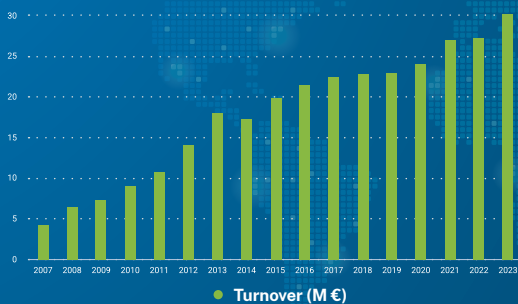

Founded in 1999, Wapice is a Finnish full-service software company whose solutions are used by leading industry companies around the world.

EMPLOYEES
350+

OFFICES
11

TURNOVER
27M €

Learn more about our customers: