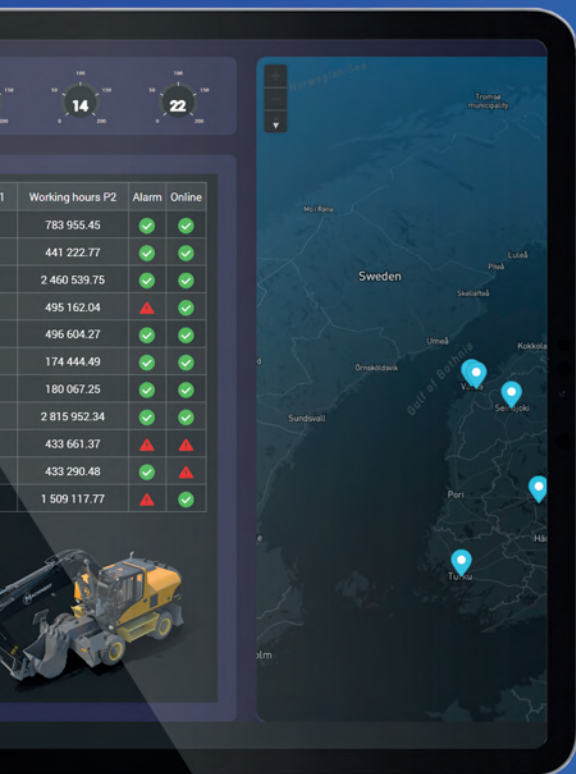

IoT-TICKET

Get started

IOT & AI SOLUTIONS STUNNINGLY FAST

Create new business and enter new markets with the subscription-based, **multiple times globally awarded** IoT and AI platform, designed for creating market-ready solutions stunningly fast, cost-efficiently, and without a single line of code.

THIS IS HOW YOUR BUSINESS ACCELERATES

IMPROVES SIGNIFICANTLY TIME-TO-MARKET

- Anyone can create massive scale, analytics enabled IoT solutions
- Resulting major cost savings and faster time-to-market
- No heavy R&D, infrastructure and project management costs
- Minimise risks with marketproof and award winning solution

DRIVES YOUR DIGITAL TRANSFORMATION

- Concentrate on business development instead of software
- Turn your employees into solution designers to drive innovation
- Increase revenue by introducing new business models
- Improve processes, save costs, and increase safety

A COMPLETE SOLUTION + IOT & AI EXPERTS WITH YOU

- Modern design tools with mobile interfaces
- Integrating into your existing ecosystems with 150+ protocols
- Deploy and store secure data anywhere in cloud or on-premise
- 350+ IoT and AI experts helping you to succeed and reach your goals